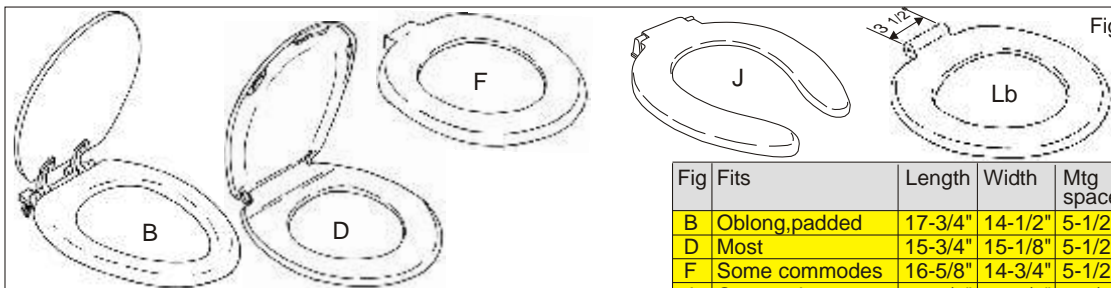

## IN-STOCK SPECIALS

**CLAMP-ON  
TOILET  
PAPER  
HOLDER**

**W**  
76-B364  
*Only 2 left!*

COMMODES			BACK	OVERALL		ARMS		SEAT			FTRST POSN.	MADE OF	LIFT TOILET SEAT TO REMOVE BUCKET	WT. CAP. (lbs)	WT.  LBS	PRICE EACH	
FIG	MODEL NO	FEATURES/REMARKS															
S	60-7446A	Wide Commode	11.5	21	28 - 36.5	26	23.5	9.7	23	18	16.5 - 25	None	Steel	.	400	129.00	
T	46-6497	Wide Commode	-	19	25.5-31.5	21.5	22	8.25	14	17	17 - 23.5	None	Steel		450	224.96	
U	46-9610	All-in-one commode	-	19	23-29	25	19	7.5	16	14	16 - 22	None	Steel		300	109.96	
V	76-B355	Wide Commode	-	20	25.5	26.5	24	-	-	-	19.75-23.75	None	Steel		400	179.96	
W	76-B364	Clamp-on Toilet paper holder, 2-3/8"W x 2-1/2"D x 6-9/16"H											Plstc		-	-	9.96

Fig F does not include bumpers or mounting hinges.

Fig	Fits	Length	Width	Mtg space	Mat'l	Color	Item#	Price
B	Oblong, padded	17-3/4"	14-1/2"	5-1/2"	Vinyl	White	79921-14	9.96
D	Most	15-3/4"	15-1/8"	5-1/2"	Plastic	White	15933-14	9.96
F	Some commodes	16-5/8"	14-3/4"	5-1/2"	Plastic	White	15835	6.96
J	Commodes	18-5/8"	14-7/8"	5-1/2"	Plastic	White	79919-14	6.96
Lb	Commode	16-1/4"	14-1/2"	5-1/2"	Plastic	White	79892	6.96