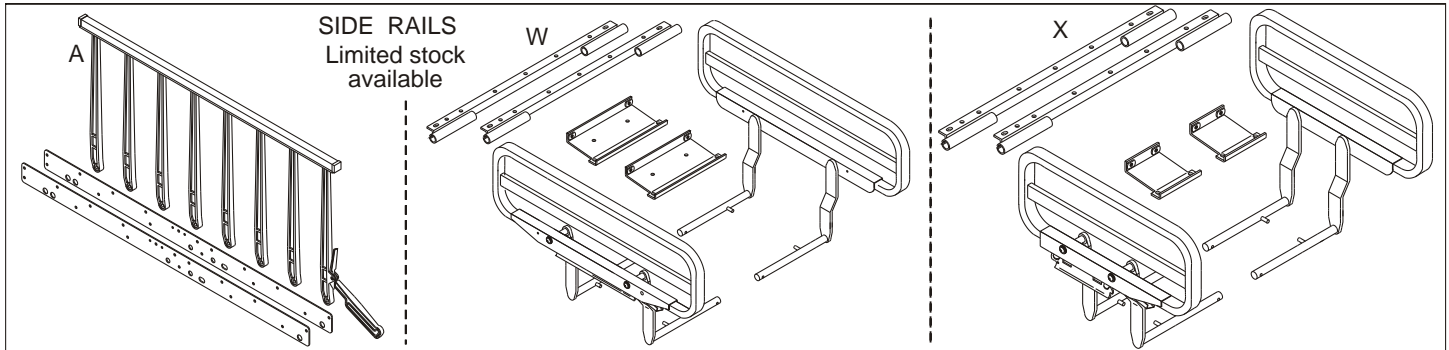

IN-STOCK SPECIALS

Fig	Description	Width	Side rail Length	Height	Tube OD	Mounted to	Mtg space on ctr	Spoke Bars	Space between spokes	Shpg wght in lbs	Ship by	Mat'l	Finish	Set	Item#	Price /Set
A	Full rail, EA	NL	42-3/4"	20"	-	Bolts to frame	NL	8 vertical	4-1/2"	NL	Ground	Mixed	Tan	No	16933	82.96
W	Bdrl,head,for 193-PAK	NL	30-1/4"	8-3/4"	3/4 x1-1/4"	Bolts to frame	11-1/2"	1 horizontal	3-3/8, 2-1/2"	NL	Ground	Steel	Brown	Yes	81990	299.96
X	Bdrl,foot,for 193-PAK	NL	21-3/4"	8-3/4"	3/4 x1-1/4"	Bolts to frame	6-1/8"	1 horizontal	3-3/8, 2-1/2"	NL	Ground	Steel	Brown	Yes	81989	299.96

FULL LENGTH SIDE RAILS

Fig	Description	R/L	Width	Side Rail Length	Tube OD	Horizontal Tube Space	Mounted to	Mat'l	Fin-ish	US Frgt	Set	Item#	Price Each
K	Side rail			85"	7/8" & 1"	3-1/4, 4-3/8"	Brkts(incl)	Steel	Chrm	Full	No	53989	149.96