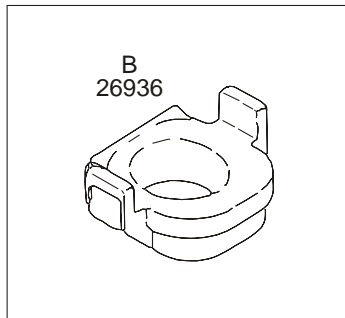

IN-STOCK SPECIALS

NL = Not Listed (at this time)

TOILET SEAT RISERS		HEIGHT ABOVE TOILET	SEAT TYPE	WIDTH	DEPTH	ARM HEIGHT ABOVE SEAT	MAT'L	COLOR	MAX CAP. (lbs)	WT	SHIP BY	U.S. FREIGHT	ITEM#	PRICE
FIG	DESCRIPTION													
A	Raised Toilet		Solid			None	Mixed	White	NL	NL	Ground	FULL	95-20C	49.00
B	Duro-med toilet seat w/grips	5"	Molded	15"	16"	3-5/8"	Plastic	White	NL	NL	Ground	FULL	26936	39.96
M	Toilet seat w/arms	6"	Molded	14.5"	15"	8-1/2"	Plastic	White	NL		Ground	FULL	44-701009	119.96
P	Toilet seat w/arms	5.5"	Molded			-	Mixed	White	250	11	Ground	FULL	46-1391AP	74.96

TOILET SEAT RISERS

NL = Not Listed (at this time)

These items are Limited Stock Availability

TOILET SEAT RISERS		HEIGHT ABOVE TOILET	SEAT TYPE	WIDTH	DEPTH	ARM HEIGHT ABOVE SEAT	MAT'L	COLOR	MAX CAP. (lbs)	WT	SHIP BY	U.S. FREIGHT	ITEM#	PRICE
FIG	DESCRIPTION													
A	Toilet seat Riser w/arms	3-1/2"	Molded	18-1/2"	17-1/2"	4-1/2"	Plastic	White	NL	NL	Ground	FULL	44-3210	99.96
C	Toilet seat Riser/standard seat, hinged	4"	Molded	14"	17-1/2"	None	Plastic	White	NL		Ground	FULL	26937	96.96
	Toilet seat Riser/oblong seat, hinged	3"	Molded	14-1/2"	19-1/2"	None	Plastic	White	300	3.5	Ground	FULL	26938	96.96

TOILET RAILS

DESCRIPTION	BETWEEN ARMS	OUTSIDE ARMS	ADJ. HEIGHT.	MNT	FASTENS WITH	QTY/CASE	WT. CAP.	WT	FRGT	MAT'L	FINISH	ITEM #	PRICE EACH
Toilet Rails	19" - 22"	23" - 26"	26" - 30"	5-1/2"	Toilet seat bolts	2 ea/case	250	.	Full	Alum	Alum	46-1392	49.96